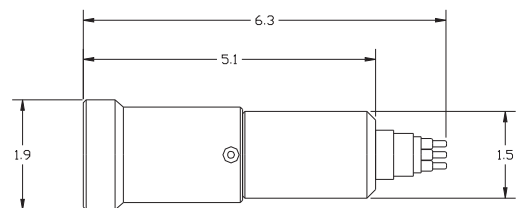

Sidus Solutions supplies complete turn-key inspection system equipment and services. Ask your representative today about other Sidus Solutions product offerings and services.

**Specifications**

Dimensions:	Diameter 1.9 in / 48 mm
Length:	5.1 in / 130 mm
Weight:	0.75 lbs / 0.34 kg (in air) 0.53 lbs / 0.24 kg (in water)
Housing:	Hard anodized aluminum & Acetal
Window:	Acrylic
Connector:	Customer selectable - Seacon is Standard
Operating Depth:	3,000 feet / 1,000 meters
Operating Temperature:	-10° to +50°C (+14°F to +122°F)
Storage Temperature:	-20° to +60°C (-4°F to +140°F)
Operating Voltage:	20-28 VDC
Power:	12 W (full intensity)
Luminous Flux:	1000 lux @ 1 meter
Color Temperature:	6500 Kelvin
Color Reproduction Index:	80
Field of View (Wide):	46° conical in water (60° conical in air)
Field of View (Spot):	20° conical in water (26° conical in air)
Lamp Life:	Up to 50,000 hrs.